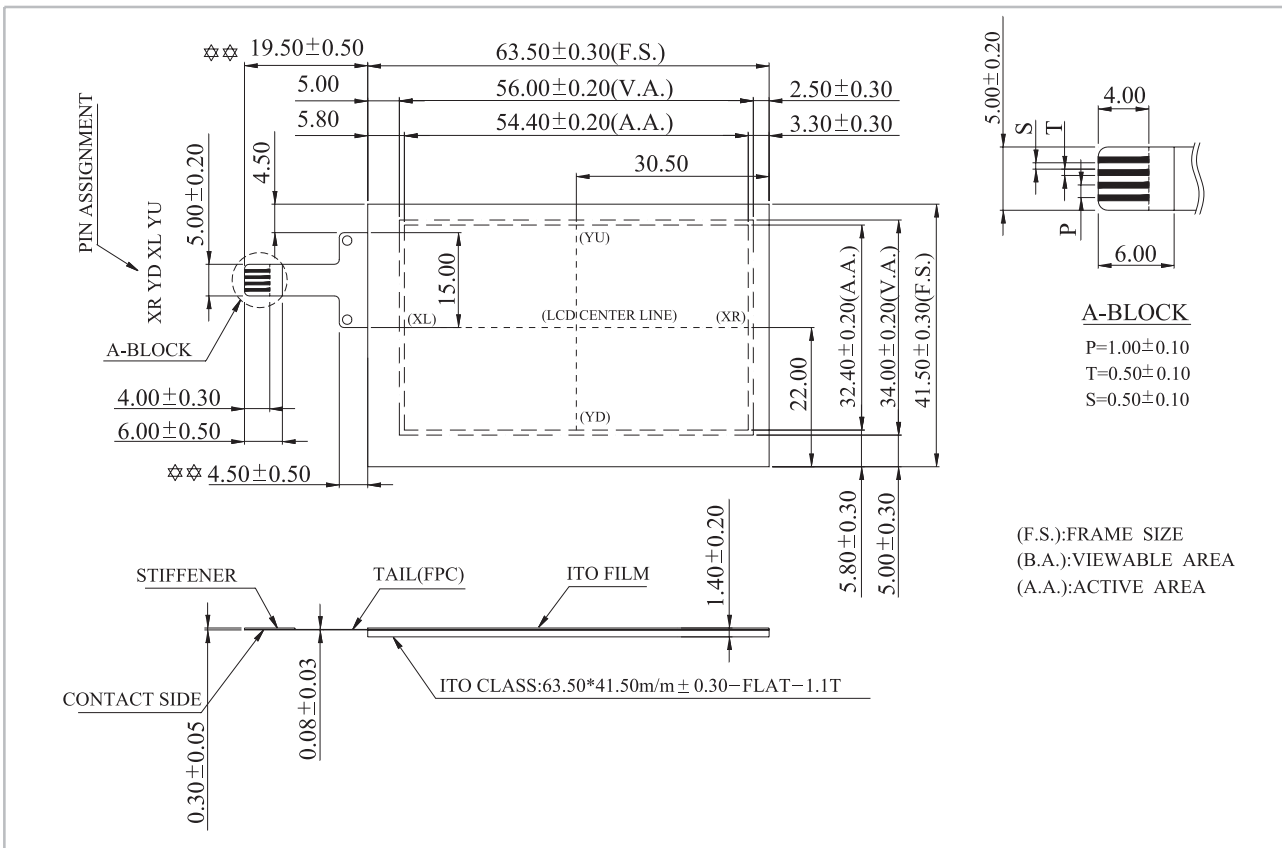

TOUCH PANEL
OUTLINE DIMENSION
 ● For WX12864C

TOUCH
 PANEL

OUTLINE DIMENSION
 ● For WG240128B/D